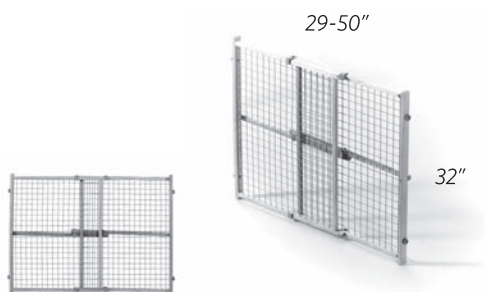

### 2924WEW

Expands : 53-96" wide x 24" high  
135-244 wide x 61 cm high

Baluster Spacing : 2" i.d.  
5 cm i.d.

Weight : 7.25 lbs (9.25 w/carton)  
3.3 kg (4.2 w/carton)

### 2932WAC

Expands : 24-60" wide x 32" high  
61-152 cm wide x 81 cm high

Weight : 6.5 lbs (8.5 w/carton)  
3 kg (3.9 w/carton)